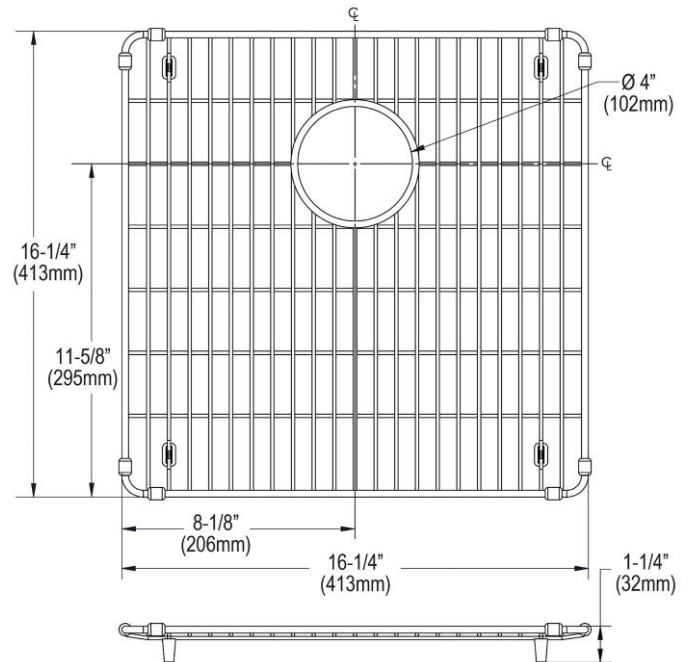

Material:	Stainless Steel
Finish:	Polished Stainless Steel
Dimensions:	16-1/4" x 16-1/4" x 1-1/4"

A Century of Tradition and Quality.

For more than 100 years, Elkay has been making innovative products and providing exceptional customer care. We take pride in offering plumbing products that make life easier, inspire change and leave the world a better place.

[Clean and Care Manual (PDF)](#)

[Clean and Care Manual (PDF)](#)

[Warranty (PDF)](#)